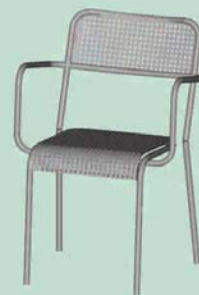

SEDLA
L. 57 P. 54 H. 79
LAMIERA MILLEFORI Ø 0,8

Cocoon sedia

struttura in tubolare di acciaio cromato lucida

Cocoon seat

polished chrome-plated steel piping structure

Cocoon chaise

Structure en tube d'acier chromé brillant

Cocoon Stuhl

Gestell aus verchromtem, glänzendem Stahlrohr